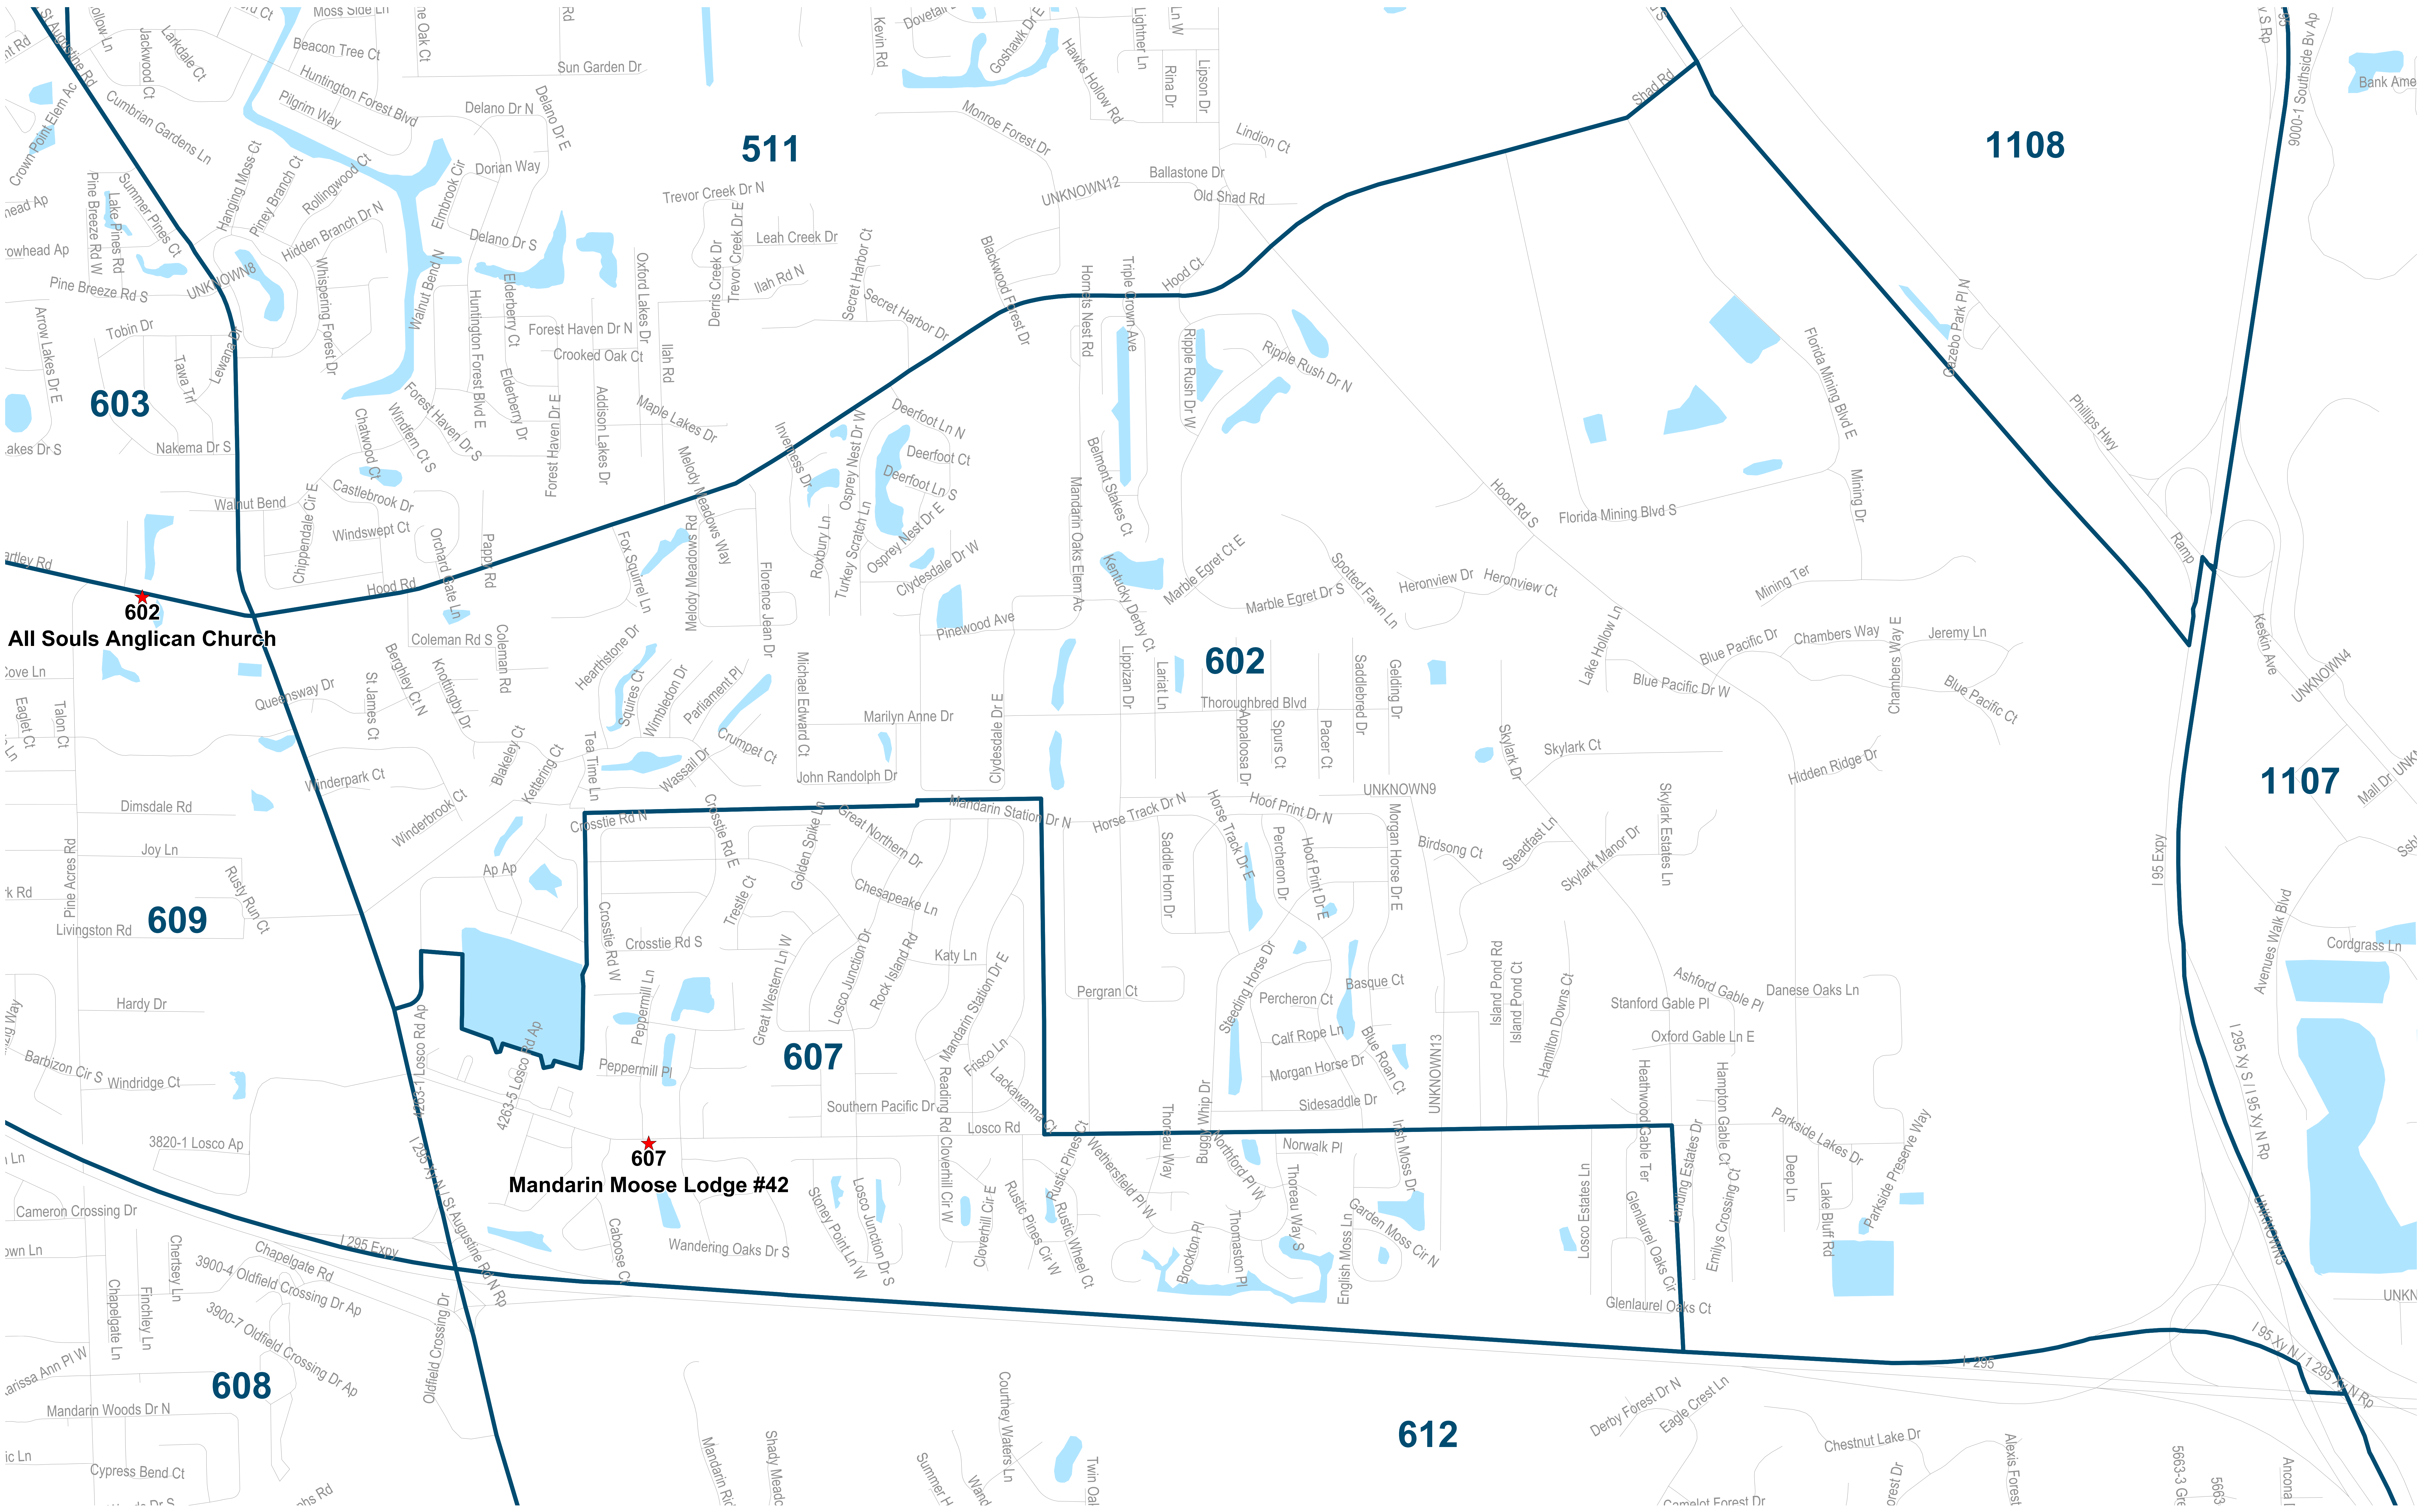

Duval County Supervisor of Elections Precinct 602

All Souls Anglican Church
4042 Hartley Rd
Jacksonville, FL 32257

Map generated using the Duval County Supervisor of Elections Office Geographic Information System. This map is for informational purposes only and does not constitute an official map. The Duval County Supervisor of Elections Office provides no warranty, expressed or implied, concerning the accuracy, completeness or reliability of this data for any other particular use. Furthermore, the Duval County Supervisor of Elections Office assumes no liability whatsoever associated with the use or misuse of such data.