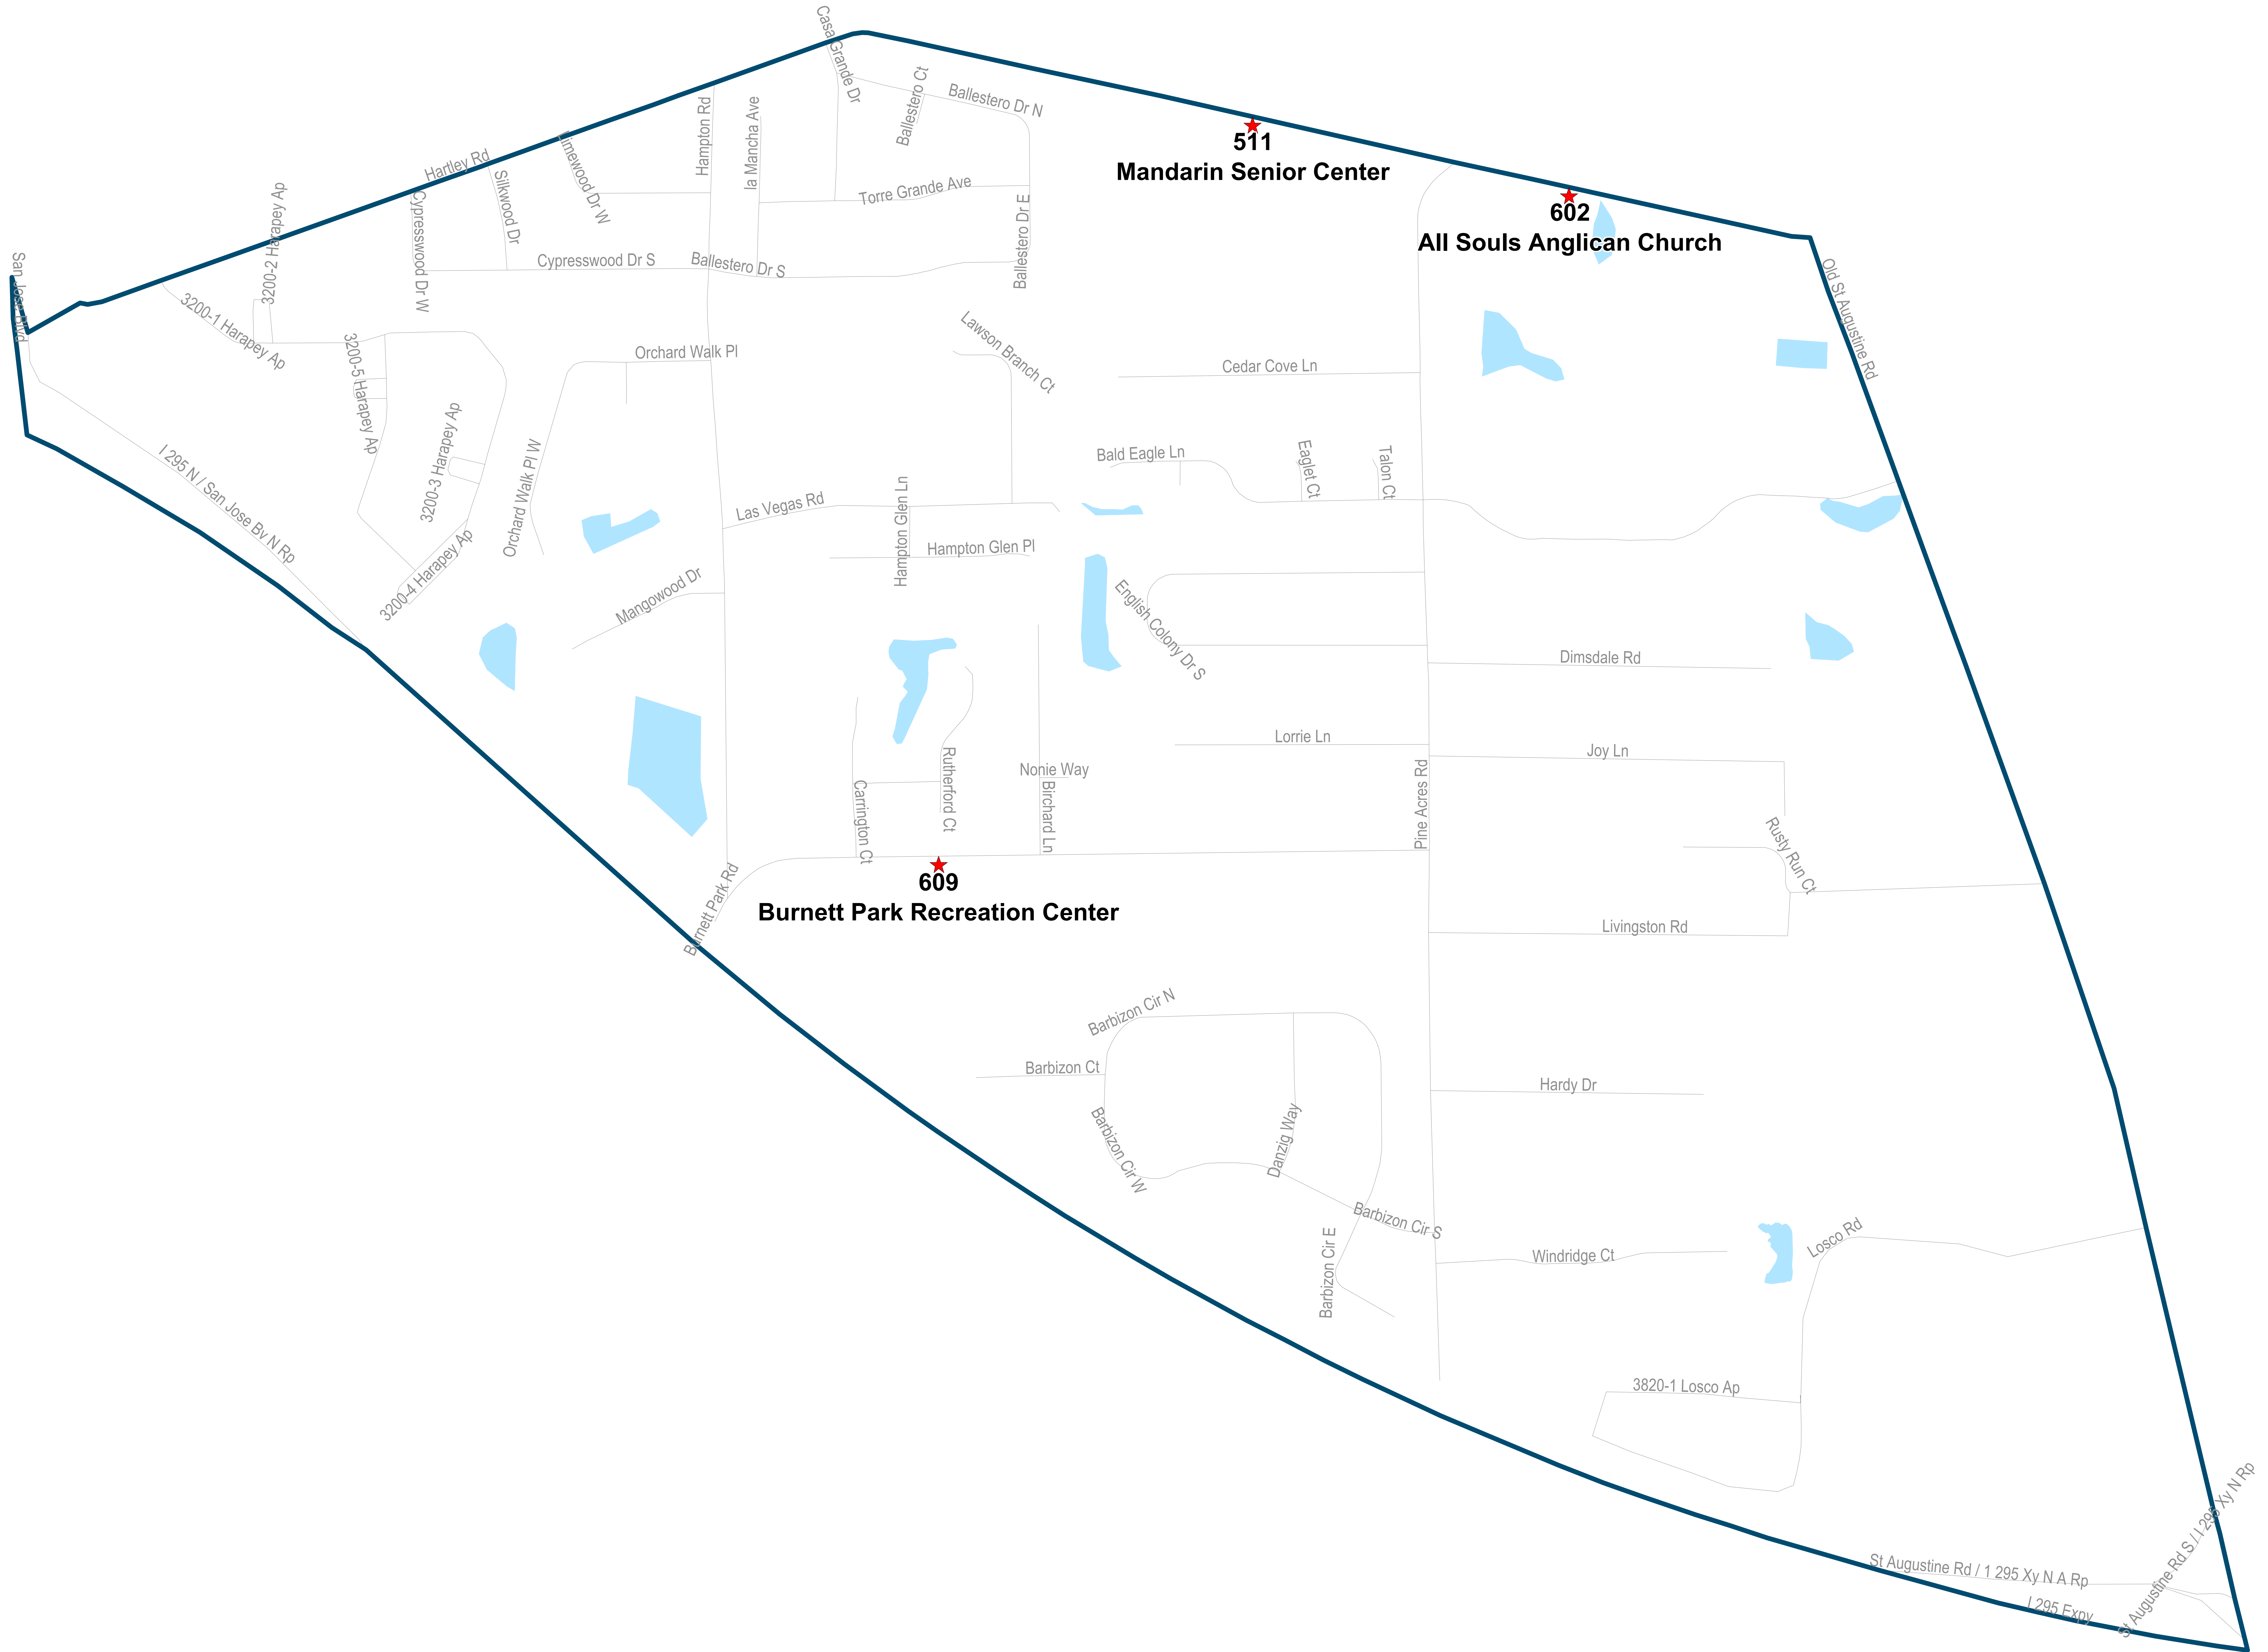

Duval County Supervisor of Elections Precinct 609

Burnett Park Recreation Center
3740 Burnett Park Rd
Jacksonville, FL 32257