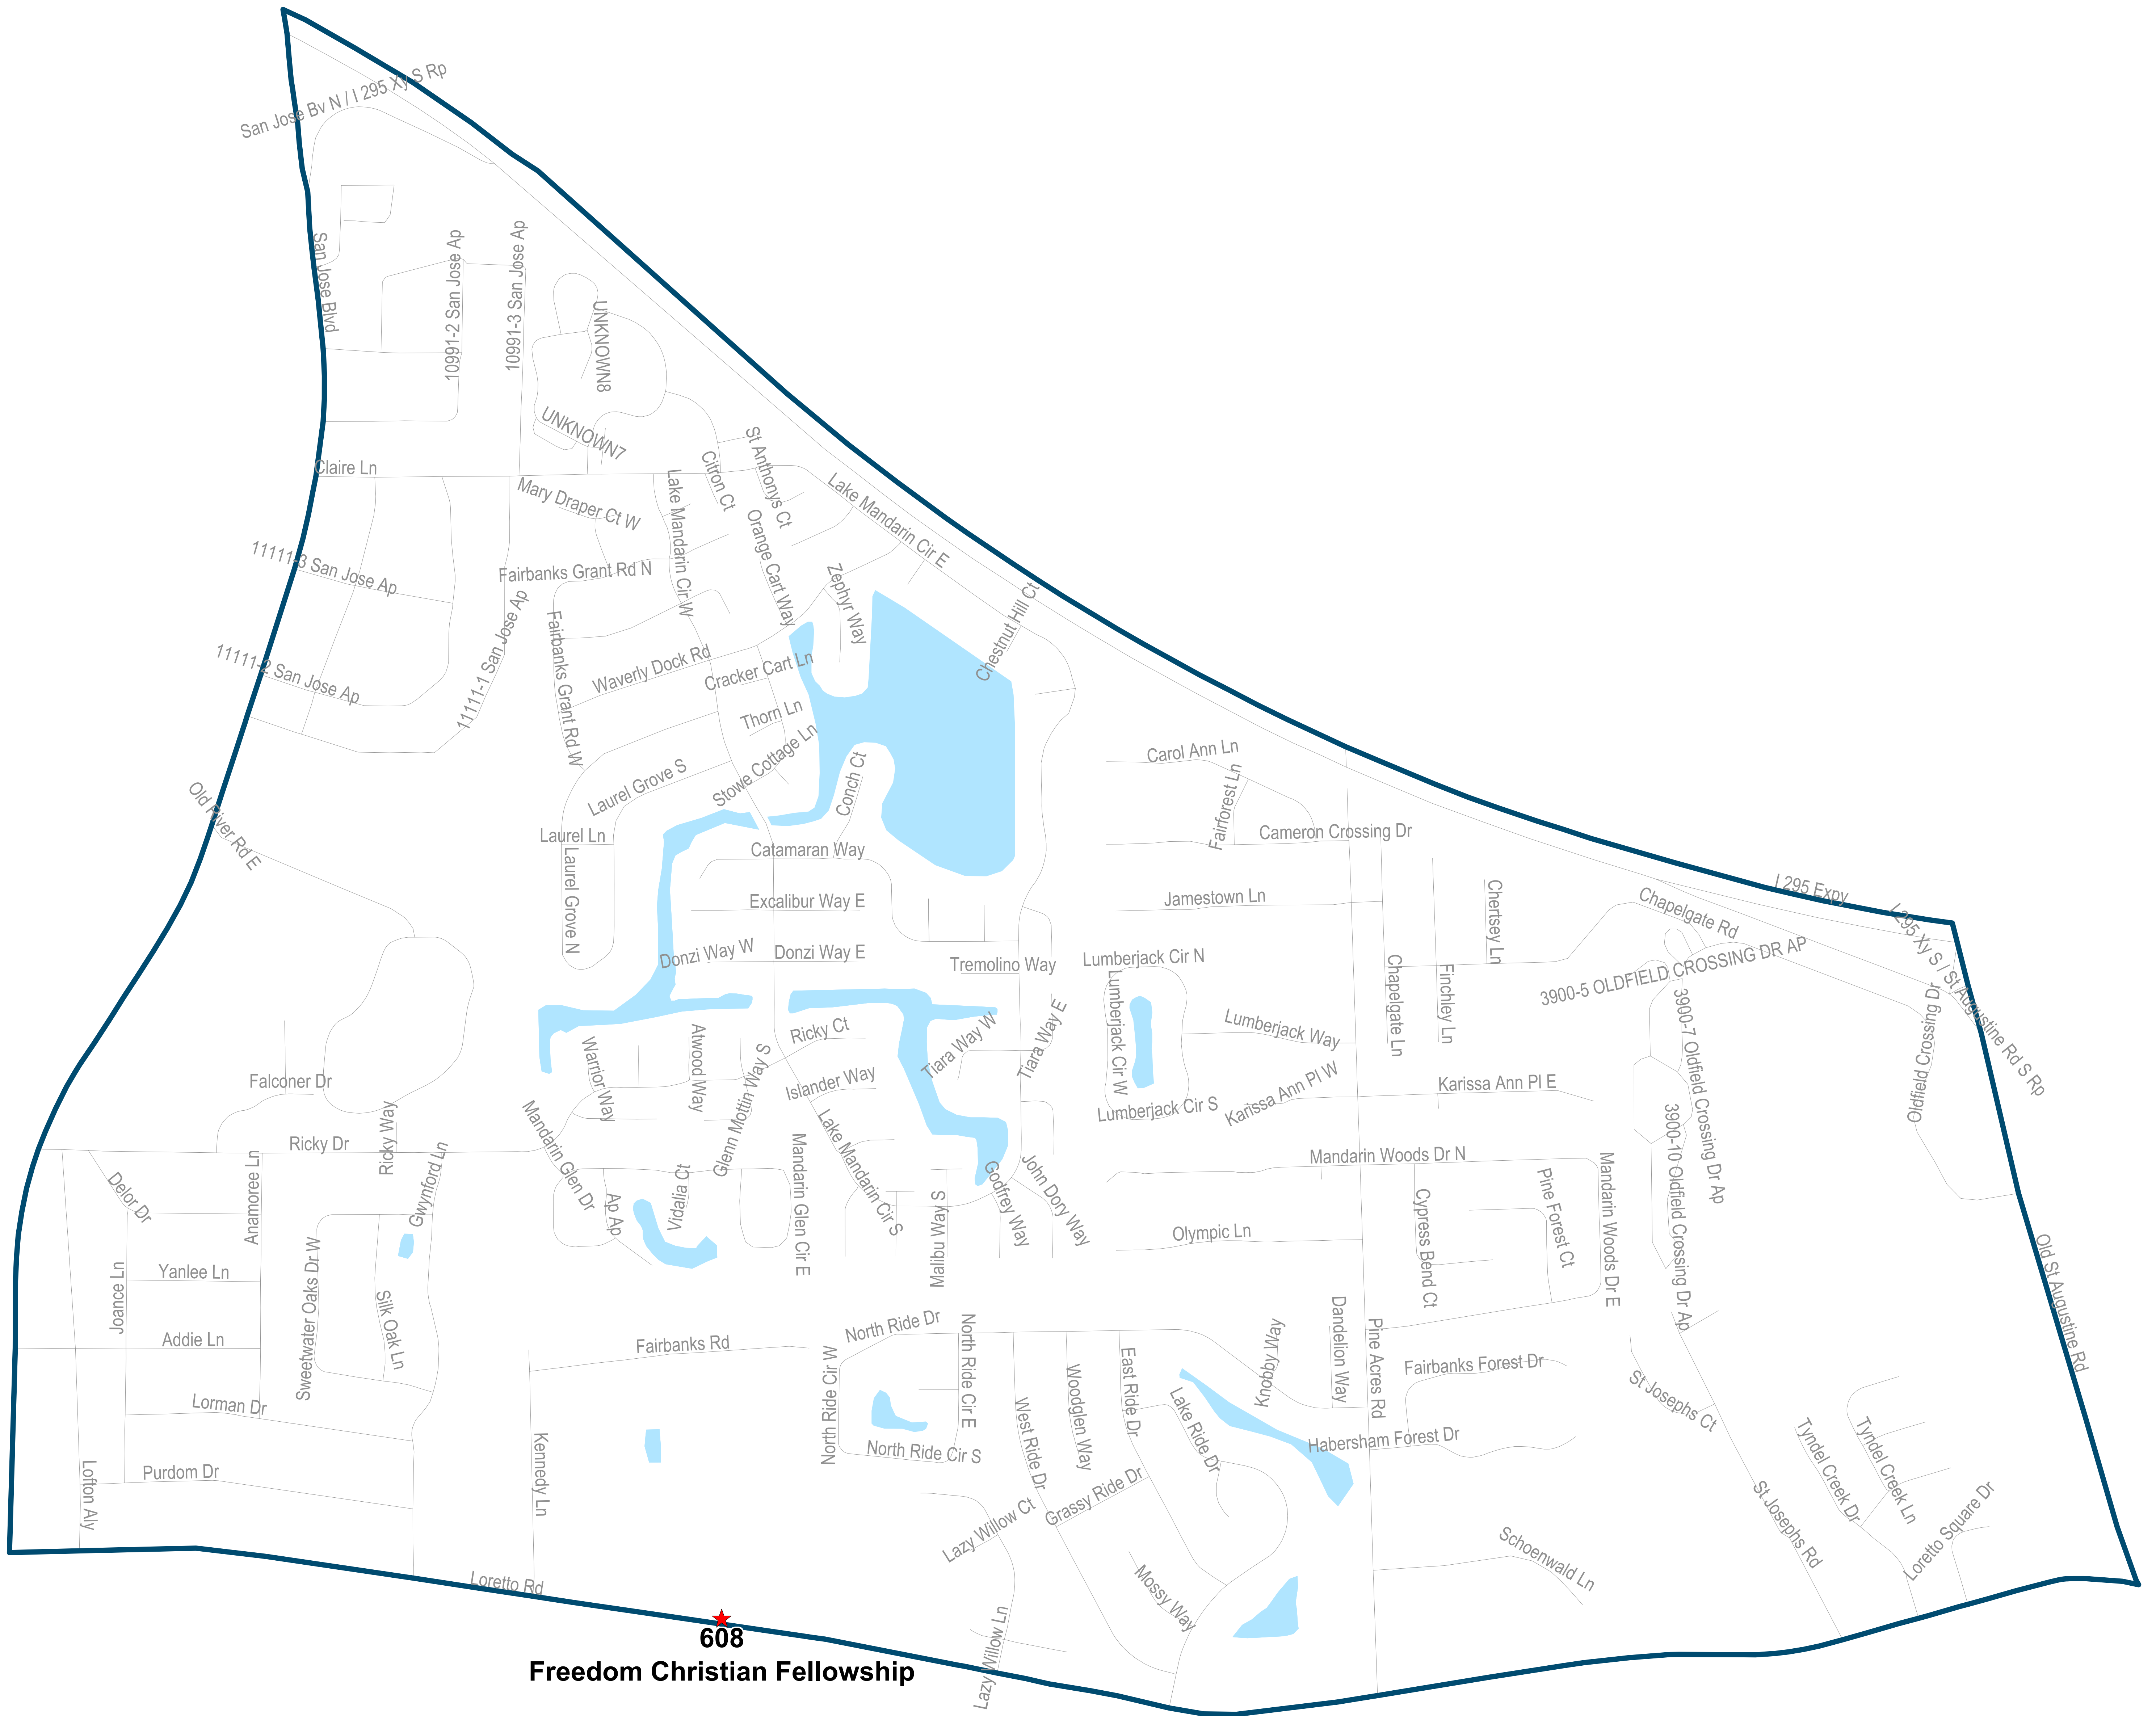

Duval County Supervisor of Elections Precinct 608

Freedom Christian Fellowship
3423 Loretto Rd
Jacksonville, FL 32223

608
Freedom Christian Fellowship