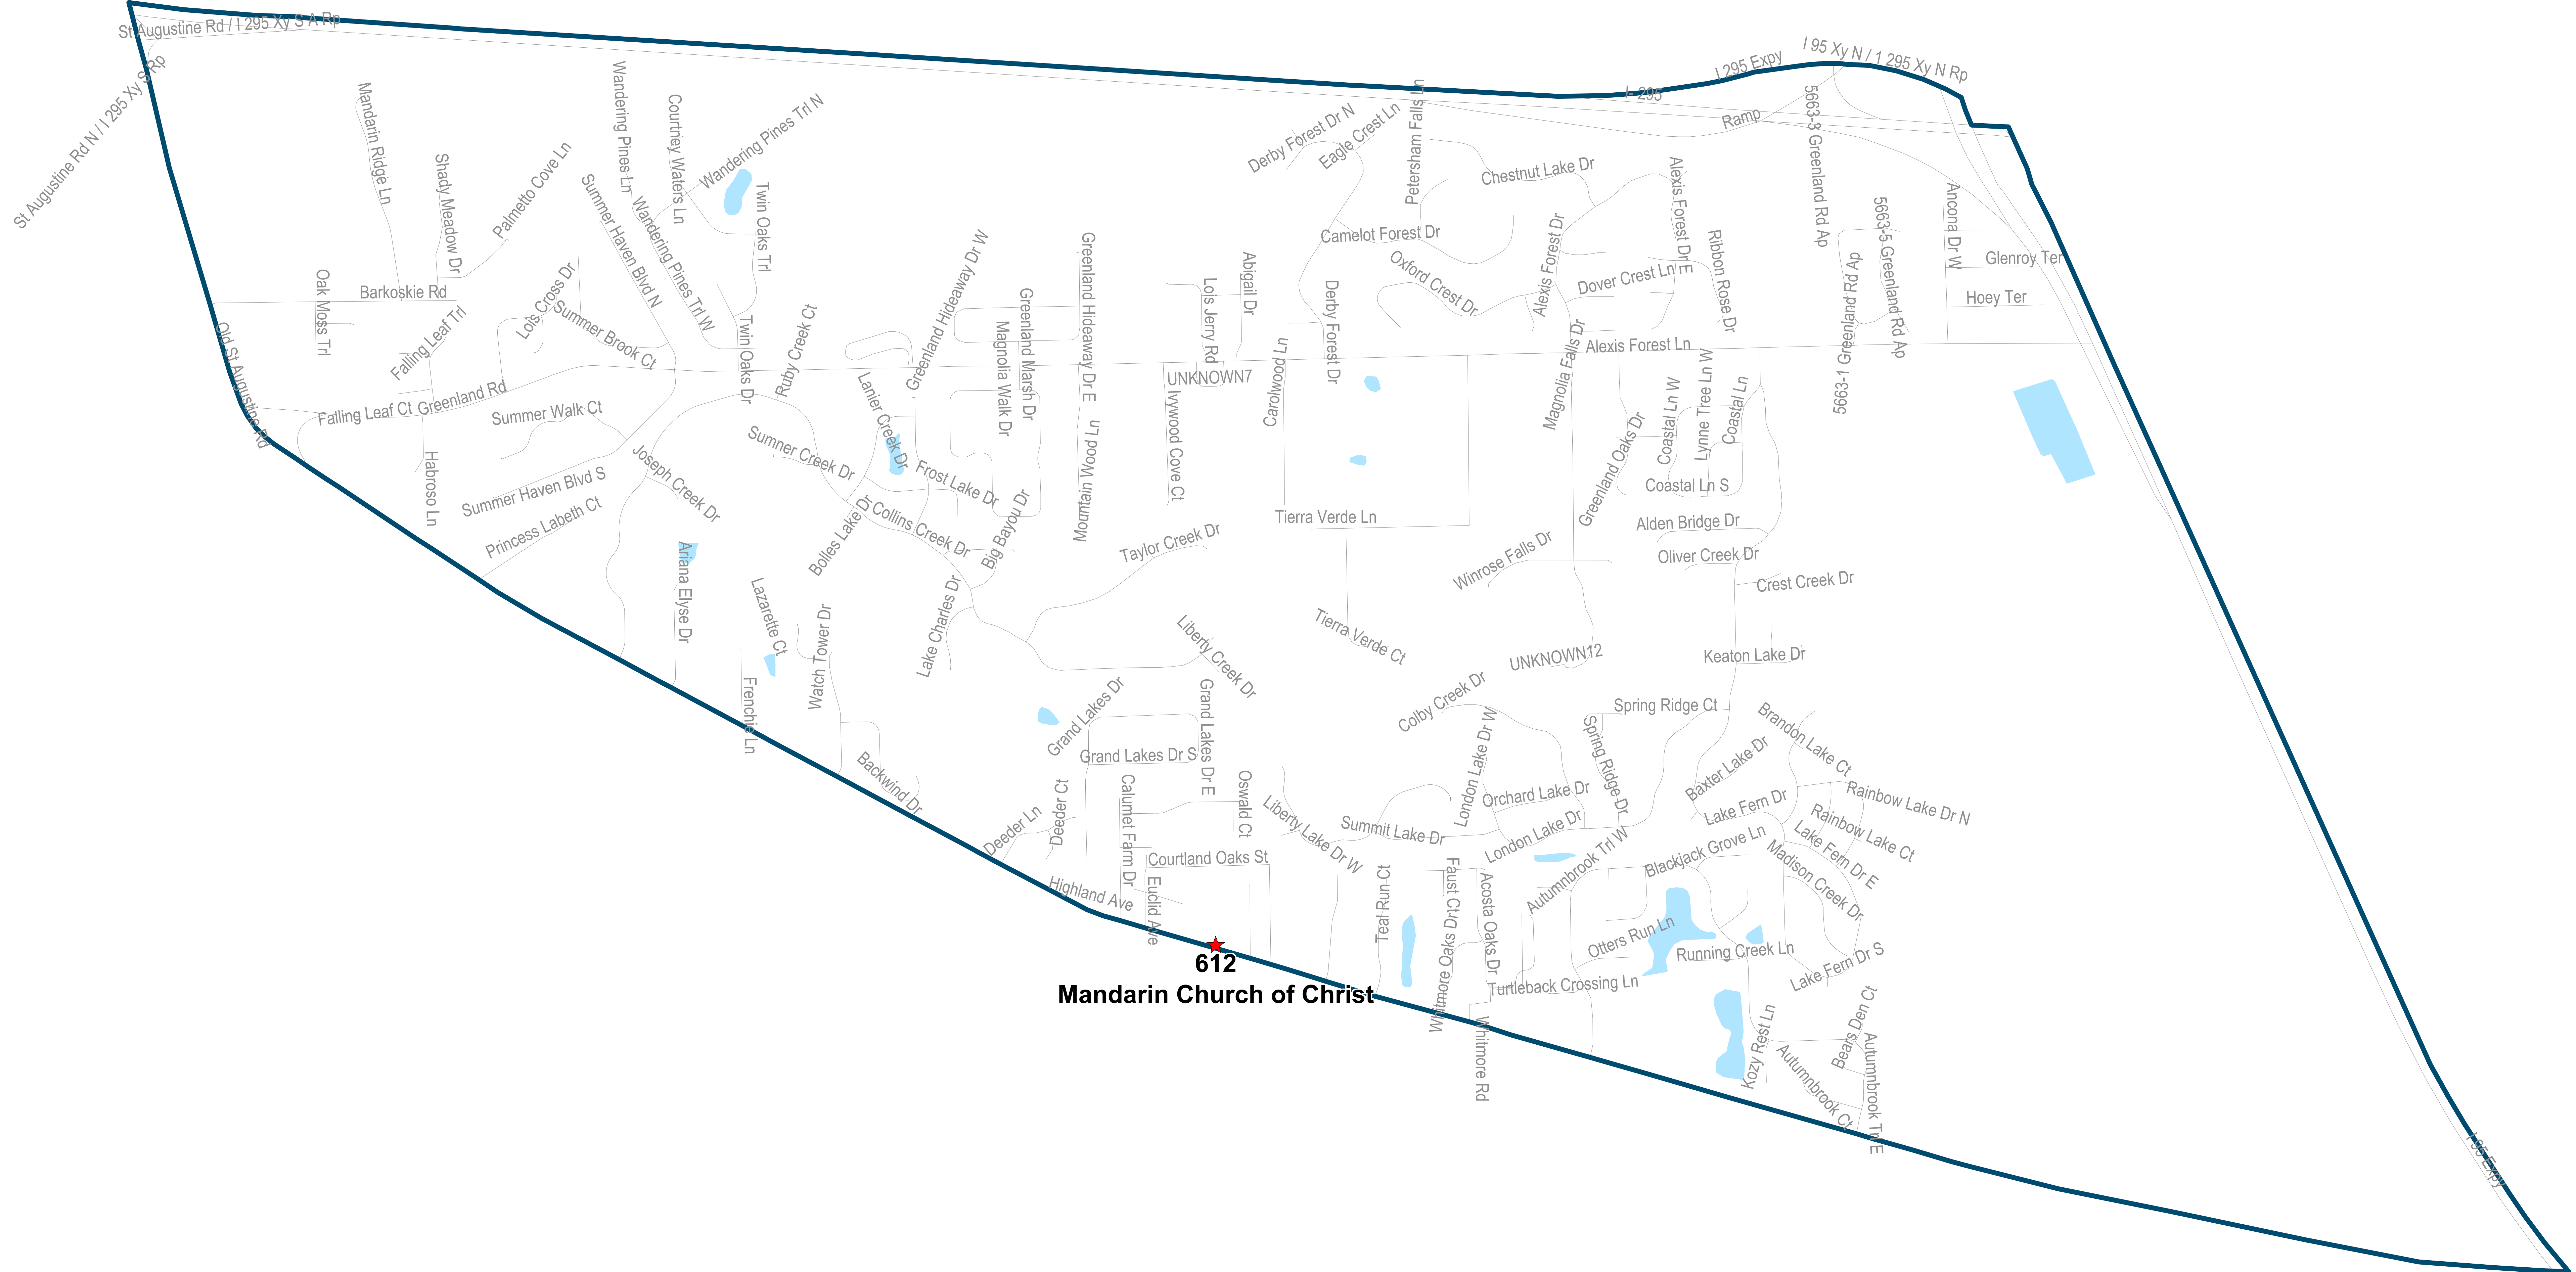

Duval County Supervisor of Elections Precinct 612

Mandarin Church of Christ
12791 Old St Augustine Rd
Jacksonville, FL 32258

612
Mandarin Church of Christ